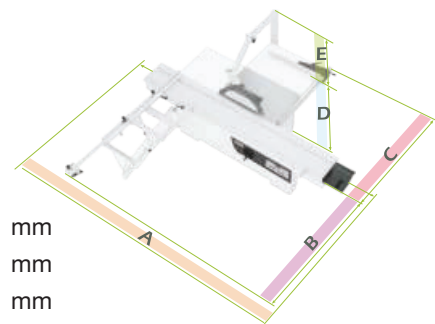

CE SGS

PROWOOD[®]

Panel Saw

PS315x

SOTUMA[®]
DECO
www.sotuma.tn

Reversible Saw Fence

Reversible saw fence for folding away table when it needs to be free for sawing large panels.

Roller Guide

Roller guide sliding along tempered and ground prismatic guides guarantees smooth and precision sliding cutting.

Options

Angled cutting device

"CE" Type overhead saw blade guard.
The dia of the exhaust is 80mm.

Dimensions

Key Capacity

- A Max Depth of Cut.....90 mm
- B Sliding Beam Cutting Capacity.....3200 mm
- C Max Rip Capacity.....1250 mm

Layout

- A 6700 mm
- B 3900 mm
- C 1510 mm
- D 0860 mm
- E 0640 mm

SOTUMA DECO