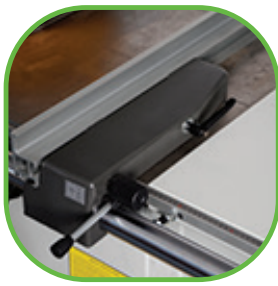

CE SGS

PROWOOD[®]

Panel Saw

PS315x

SOTUMA[®]
DECO
www.sotuma.tn

Reversible Saw Fence

Reversible saw fence for folding away table when it needs to be free for sawing large panels.

Roller Guide

Roller guide sliding along tempered and ground prismatic guides guarantees smooth and precision sliding cutting.

Options

Angled cutting device

"CE" Type overhead saw blade guard.
The dia of the exhaust is 80mm.