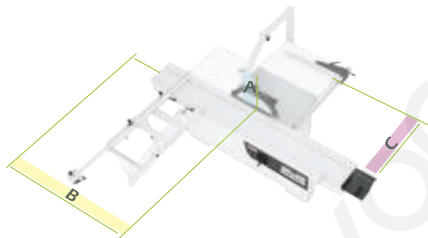

CE SGS

PROWOOD[®]

Panel Saw

PS315x

SOTUMA[®]
DECO
www.sotuma.tn

Reversible Saw Fence

Reversible saw fence for folding away table when it needs to be free for sawing large panels.

Roller Guide

Roller guide sliding along tempered and ground prismatic guides guarantees smooth and precision sliding cutting.

Options

Angled cutting device

"CE" Type overhead saw blade guard.
The dia of the exhaust is 80mm.

Dimensions

Key Capacity

- A Max Depth of Cut.....90 mm
- B Sliding Beam Cutting Capacity.....3200 mm
- C Max Rip Capacity.....1250 mm

Layout

- A 6700 mm
- B 3900 mm
- C 1510 mm
- D 0860 mm
- E 0640 mm

SOTUMA DECO