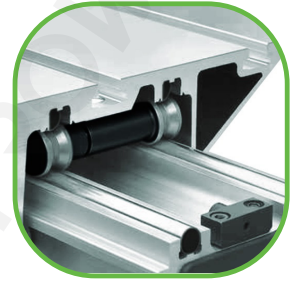

CE SGS

PROWOOD[®]

Panel Saw

PS315x

SOTUMA[®]
DECO
www.sotuma.tn

Reversible Saw Fence

Reversible saw fence for folding away table when it needs to be free for sawing large panels.

Roller Guide

Roller guide sliding along tempered and ground prismatic guides guarantees smooth and precision sliding cutting.

Options

Angled cutting device

"CE" Type overhead saw blade guard.
The dia of the exhaust is 80mm.